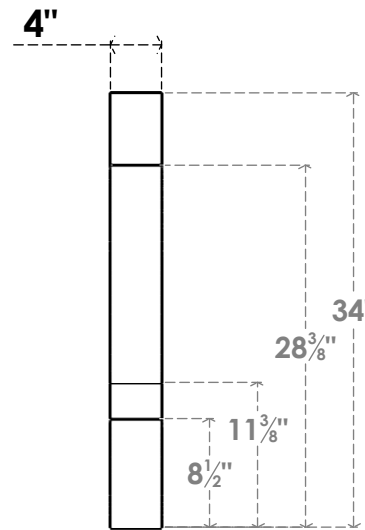

ITEM NUMBER: BRCPC040X22000X34000BOA

4"W X 22"D X 34"H BALBOA ARCHITECTURAL GRADE PVC CLOSED KNEE BRACE

SIDE PROFILE

FRONT PROFILE

ISOMETRIC

EKENA MILLWORK
2300 WEST MAIN ST.
CLARKSVILLE, TX 75426
TOLL FREE: 866-607-0453
WWW.EKENAMILLWORK.COM

NOTES

1. INSTALLATION TO BE COMPLETED IN ACCORDANCE WITH MANUFACTURER'S SPECIFICATIONS.
2. DRAWING MAY NOT BE TO SCALE
3. THIS DRAWING IS INTENDED FOR DESIGN AND PLANNING PURPOSES ONLY.
4. ALL INFORMATION CONTAINED HEREIN WAS CURRENT AT THE TIME OF DEVELOPMENT BUT MUST BE REVIEWED AND APPROVED BY THE PRODUCT MANUFACTURER TO BE CONSIDERED ACCURATE.
5. ARCHITECTURAL GRADE PVC PRODUCTS ARE MADE FROM EXPANDED CELLULAR PVC AND COME NATURALLY WHITE BUT MAY BE PAINTED