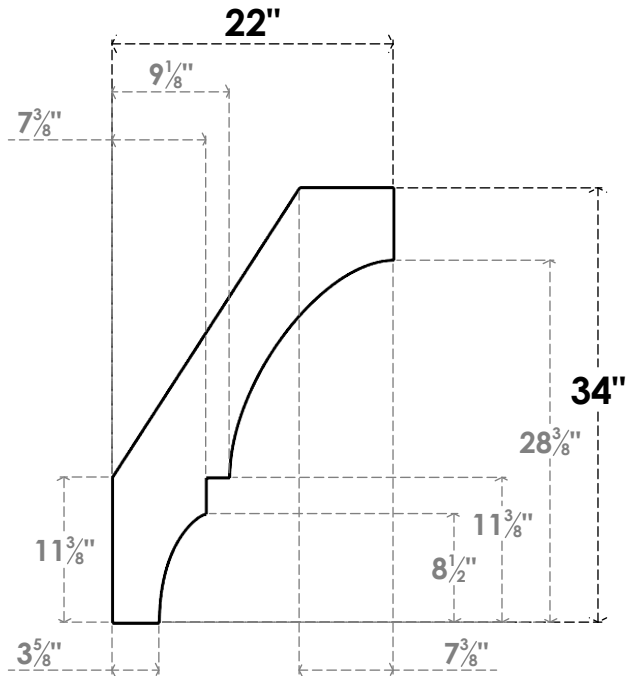

ITEM NUMBER: BRCPC040X22000X34000BOA

4"W X 22"D X 34"H BALBOA ARCHITECTURAL GRADE PVC CLOSED KNEE BRACE

SIDE PROFILE

FRONT PROFILE

ISOMETRIC

EKENA MILLWORK
2300 WEST MAIN ST.
CLARKSVILLE, TX 75426
TOLL FREE: 866-607-0453
WWW.EKENAMILLWORK.COM